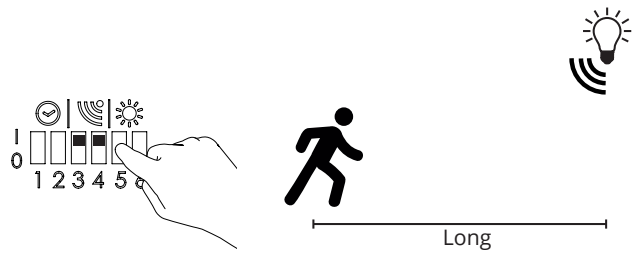

INTERNATIONAL
 SG Lighting Co Ltd.
 Tel: +86 769 88 49 20 88
 cindy@sgdgc.com
 www.sg-as.com

Motion sensitivity

Sensitivity	3	4
High	1	1
Medium	0	1
Low	1	0
Off	0	0

1

2

3

Daylight sensitivity

Sensitivity	5	6
Low	1	1
Medium	0	1
High	1	0
Off	0	0